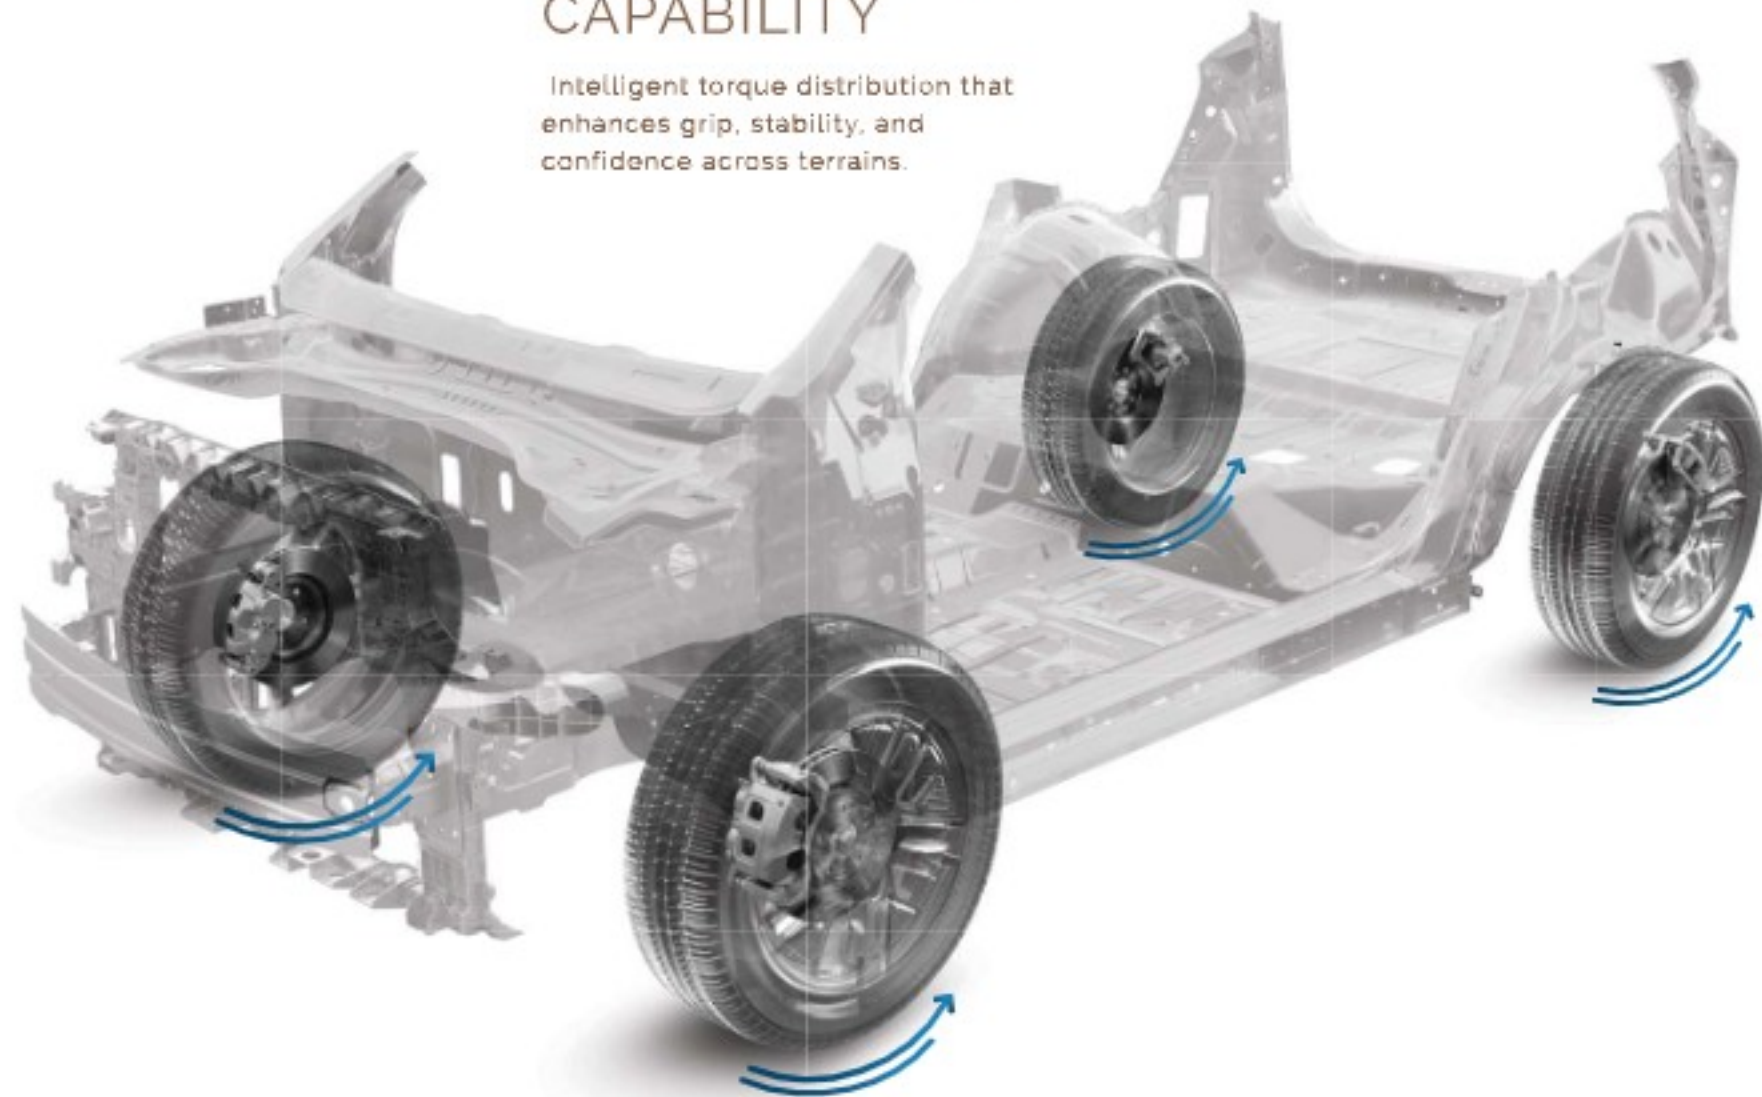

ALL WHEEL DRIVE CAPABILITY

Intelligent torque distribution that enhances grip, stability, and confidence across terrains.