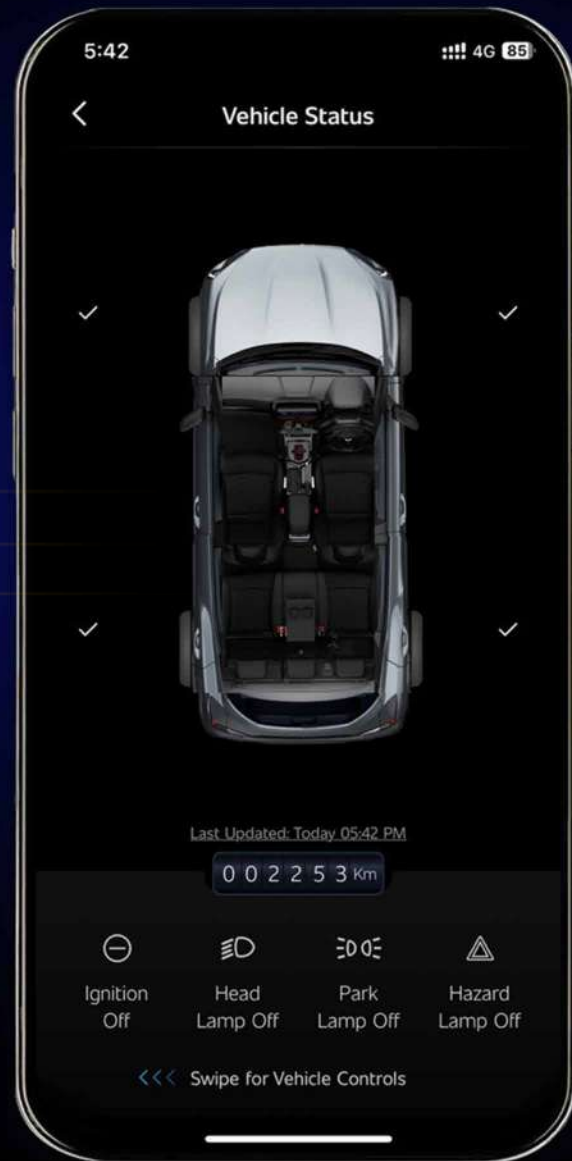

Tech-Driven brilliance.
Engineered to impress.

Navigation on Cluster

Wireless Charger &
65 W USB - C Fast Charging

- Twin HD (26.03 cm) Infotainment & (26.03 cm) Full Digital Cluster
- Built-in Amazon Alexa*
- Wireless Android Auto™ & Apple CarPlay™

Intelligent technology at your fingertips

ADRENOX
CONNECT

Intelligent technology is at your fingertips with Adrenox Connect. Track your vehicle in real-time, lock and unlock it remotely, and even turn on the AC of your XUV 3XO. Now, control 80+ impressive Connected Features all with just a few taps on your phone screen. How's that for excitement