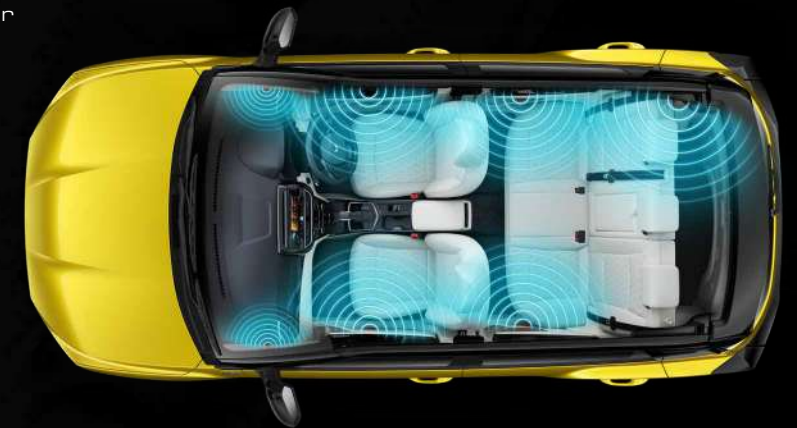

Expansive space.
Captivating sophistication.

harman/kardon

Its expansive interior offers ample legroom, headroom, and cargo space, ensuring the right space where it counts. Experience the freedom of movement without compromising on style. The XUV 3XO's thoughtfully designed cabin incorporates features like the 7 Speaker audio system by Harman Kardon for an immersive experience. Here, style and spaciousness come together with an abundance of everything you ever desired & More.

**BEST IN
SEGMENT** Space:

- **Widest-in-segment: 1821 mm**
- **Longest-in-segment Wheelbase: 2600 mm**
- **Rear Split Seats (Standard from base)**
- **Boot Space of 364 L****

Harman Kardon Premium Audio System with:

- 4 Ambience Sound Modes
- Sonic Expanse
- Bass Enhancer Technology
- 9-Band Equaliser
- Dolby Atmos

**Boot space as per ISO V215

Disclaimer: Creative visualisation. For illustrative purpose only.